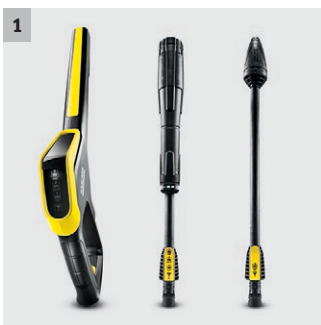

## K 4 Premium Full Control

Pressure washer with pressure indicator on the trigger gun – for the right pressure on any surface. Includes hose reel. Ideal for moderate levels of dirt. Area performance of 30 m<sup>2</sup>/h.

### 1 Power gun Full Control and spray lances

- Three pressure settings and a detergent setting ensure the optimal setting for every surface.
- The pressure can be regulated by twisting the Vario Power spray lance until the desired level is shown.

## K 4 Premium Full Control

- Power gun Full Control with pressure setting display
- Maximum stability thanks to low centre of gravity, hose guide and larger base
- Highly efficient water-cooled motor