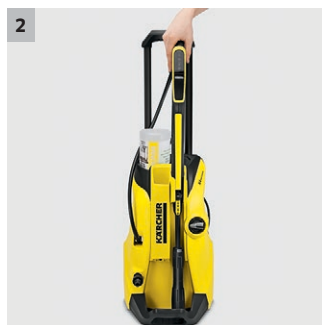

## K 4 Premium Full Control

Pressure washer with pressure indicator on the trigger gun – for the right pressure on any surface. Includes hose reel. Ideal for moderate levels of dirt. Area performance of 30 m<sup>2</sup>/h.

### 1 Power gun Full Control and spray lances

- Three pressure settings and a detergent setting ensure the optimal setting for every surface.
- The pressure can be regulated by twisting the Vario Power spray lance until the desired level is shown.

## K 4 Premium Full Control

- Power gun Full Control with pressure setting display
- Maximum stability thanks to low centre of gravity, hose guide and larger base
- Highly efficient water-cooled motor