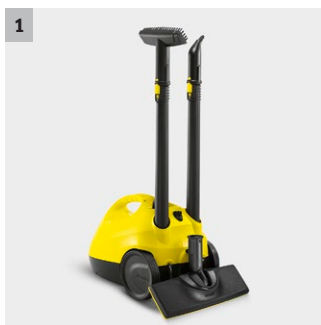

## SC 2 EasyFix

The entry-level model in steam cleaning without chemicals: The SC 2 EasyFix steam cleaner from Kärcher. For pure cleanliness on hard surfaces throughout the home. With the floor nozzle EasyFix.

### 2 Floor cleaning set EasyFix with flexible joint on the floor nozzle and convenient hook-and-loop fixing for the floor cleaning cloth

- Optimal cleaning results on all types of hard floors around the home thanks to efficient lamella technology.
- Contactless cloth changing without contact with dirt, and convenient attachment of the floor cleaning cloth thanks to the hook-and-loop system.