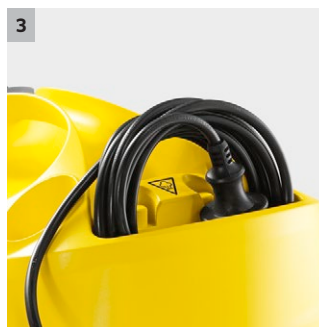

SC 4 EasyFix

Convenient and uninterrupted steam cleaning: With the SC 4 EasyFix steam cleaner with floor nozzle EasyFix and a permanently refillable, removable water tank.

1 Continuously refillable, detachable water tank

- Interruption-free cleaning and convenient water filling.

2 Floor cleaning set EasyFix with flexible joint on the floor nozzle and convenient hook-and-loop fixing for the floor cleaning cloth

- Optimal cleaning results on all types of hard floors around the home thanks to efficient lamella technology.
- Contactless cloth changing without contact with dirt, and convenient attachment of the floor cleaning cloth thanks to the hook-and-loop system.

SC 4 EasyFix

- Detachable, continuously fillable tank for an uninterrupted work
- Separate cable storage compartment
- With floor cleaning set EasyFix

Technical data

Order no.	1.512-450.0	
EAN code	4054278313023	
Test certificate*	Kills up to 99.999% of coronavirus* and 99.9% bacteria**	
Area performance per tank filling	m ²	approx. 100
Heat-up time	min	4
Boiler/tank capacity	l	0.5 + 0.8 / (removable tank)
Max. steam pressure	bar	3.5
Heating output	W	2000
Current type	Ph / V / Hz	1 / 220 - 240 / 50 - 60
Cable length	m	4
Weight without accessories	kg	4.05
Dimensions (L × W × H)	mm	380 × 251 × 273