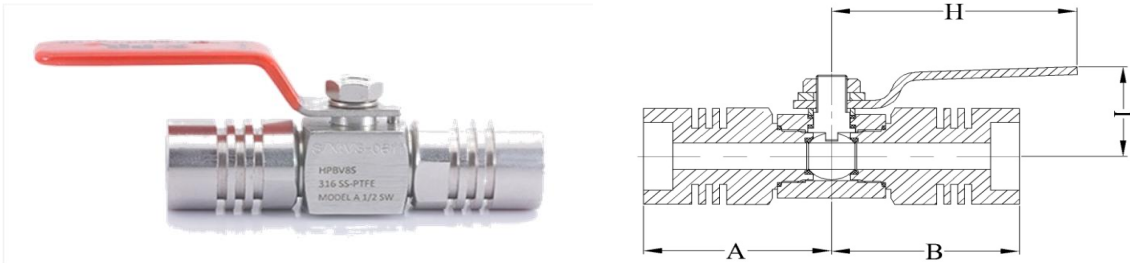

BALL VALVE

HPBV SERIES

SW(SOCKET WELD END CONNECTIONS)

3000 psi								
Order Number		Orifice (mm)	CV	End Connection	Dimensions (mm)			
Series	Part No.				A	B	I	H
HPBVA	4S	10	7.5	1/4 SW	62	62	43	105
	6S		7.5	3/8 SW	62	62	43	105
	8S		7.5	1/2 SW	62	62	43	105
	12S		7.5	3/4 SW	62	62	43	105
	16S	15	24	1 SW	79	79	54	155

6000 psi								
Order Number		Orifice (mm)	CV	End Connection	Dimensions (mm)			
Series	Part No.				A	B	I	H
HPBVB	4S	10	7.5	1/4 SW	62	62	43	105
	6S		7.5	3/8 SW	62	62	43	105
	8S		7.5	1/2 SW	62	62	43	105
	12S	15	24	3/4 SW	79	79	54	155
	16S		24	1 SW	79	79	54	155